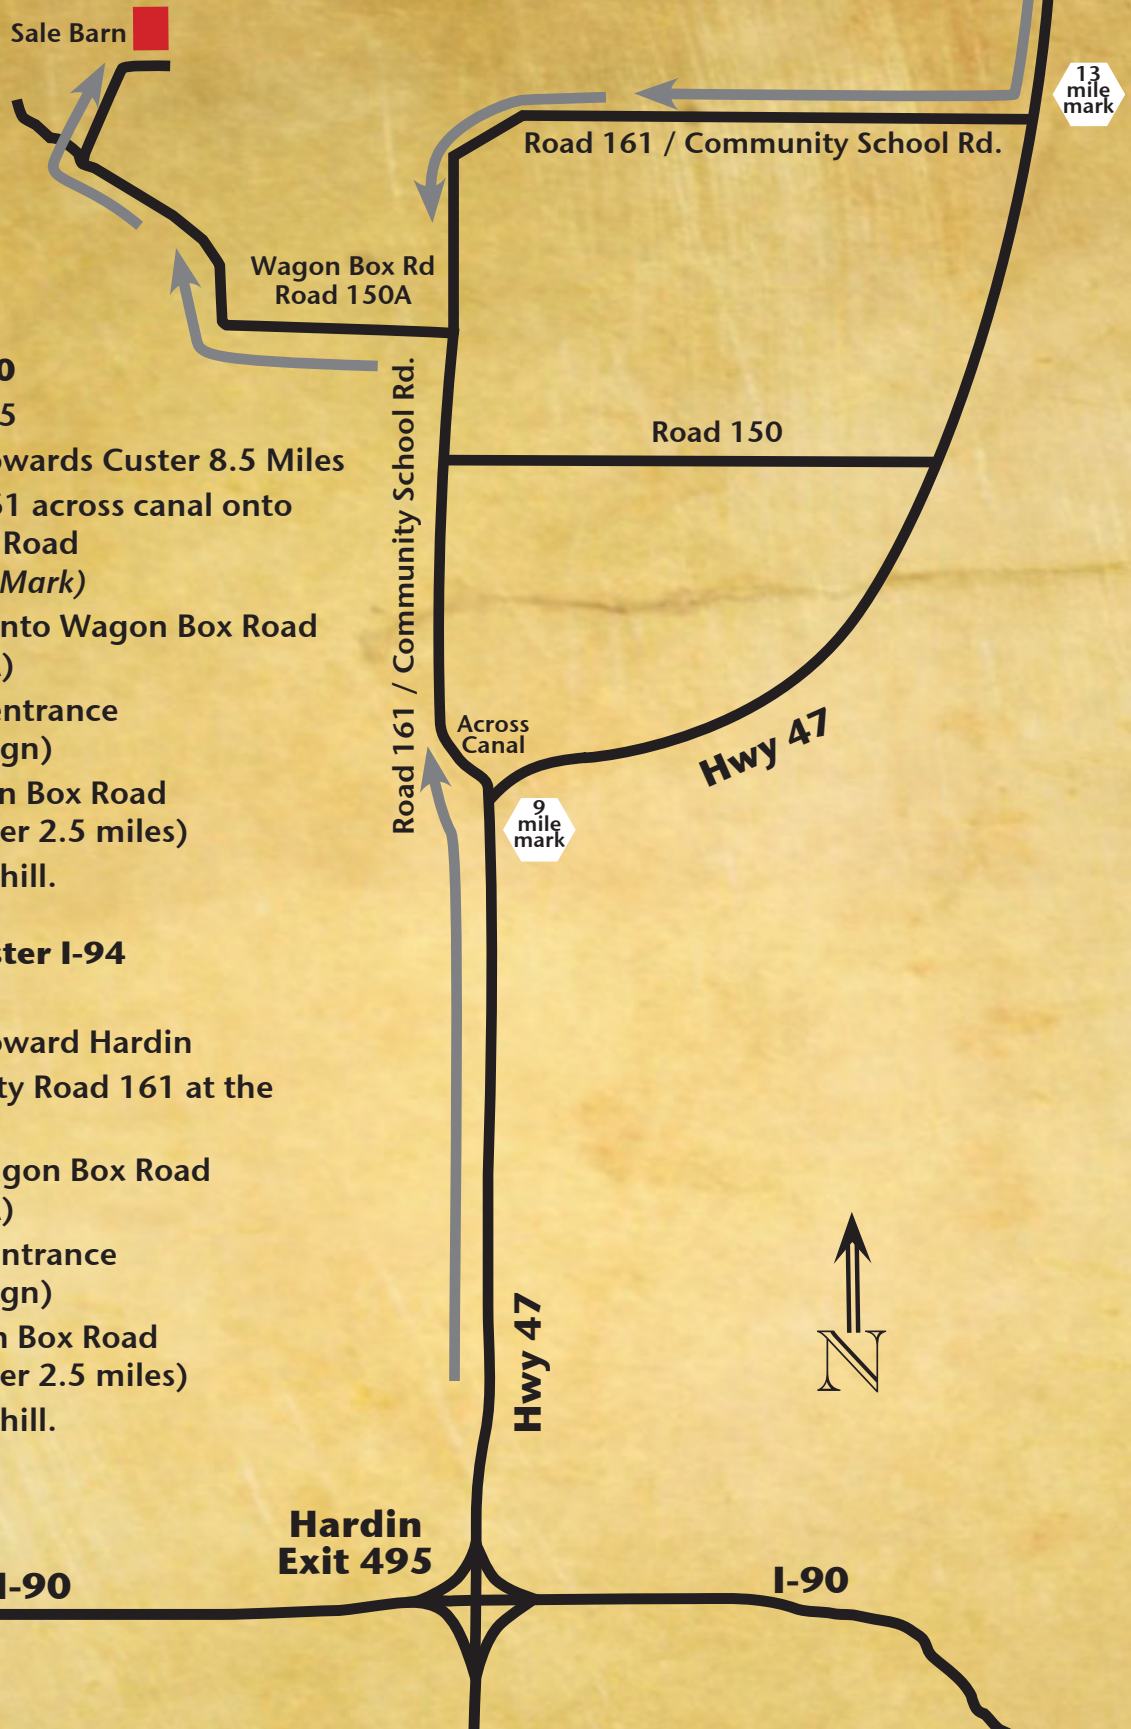

Pine Coulee Bull Development Sale/ Facility

2481 Wagon Box Road • Hardin, Montana

Directions From I-90

- Take Hardin Exit 495
- North on Hwy 47 towards Custer 8.5 Miles
- Turn left at Road 161 across canal onto Community School Road (just past the 9 Mile Mark)
- 2.4 Miles turn left onto Wagon Box Road (County Road 150A)
- 0.4 Miles to ranch entrance (cattle guard and sign)
- Continue on Wagon Box Road (stay to right another 2.5 miles)
- Sale barn on top of hill.

Directions from Custer I-94

- Take Custer Exit 49
- South on Hwy 47 toward Hardin
- Turn right on County Road 161 at the 14 Mile Marker
- Turn Right onto Wagon Box Road (County Road 150A)
- 0.4 Miles to ranch entrance (cattle guard and sign)
- Continue on Wagon Box Road (stay to right another 2.5 miles)
- Sale barn on top of hill.