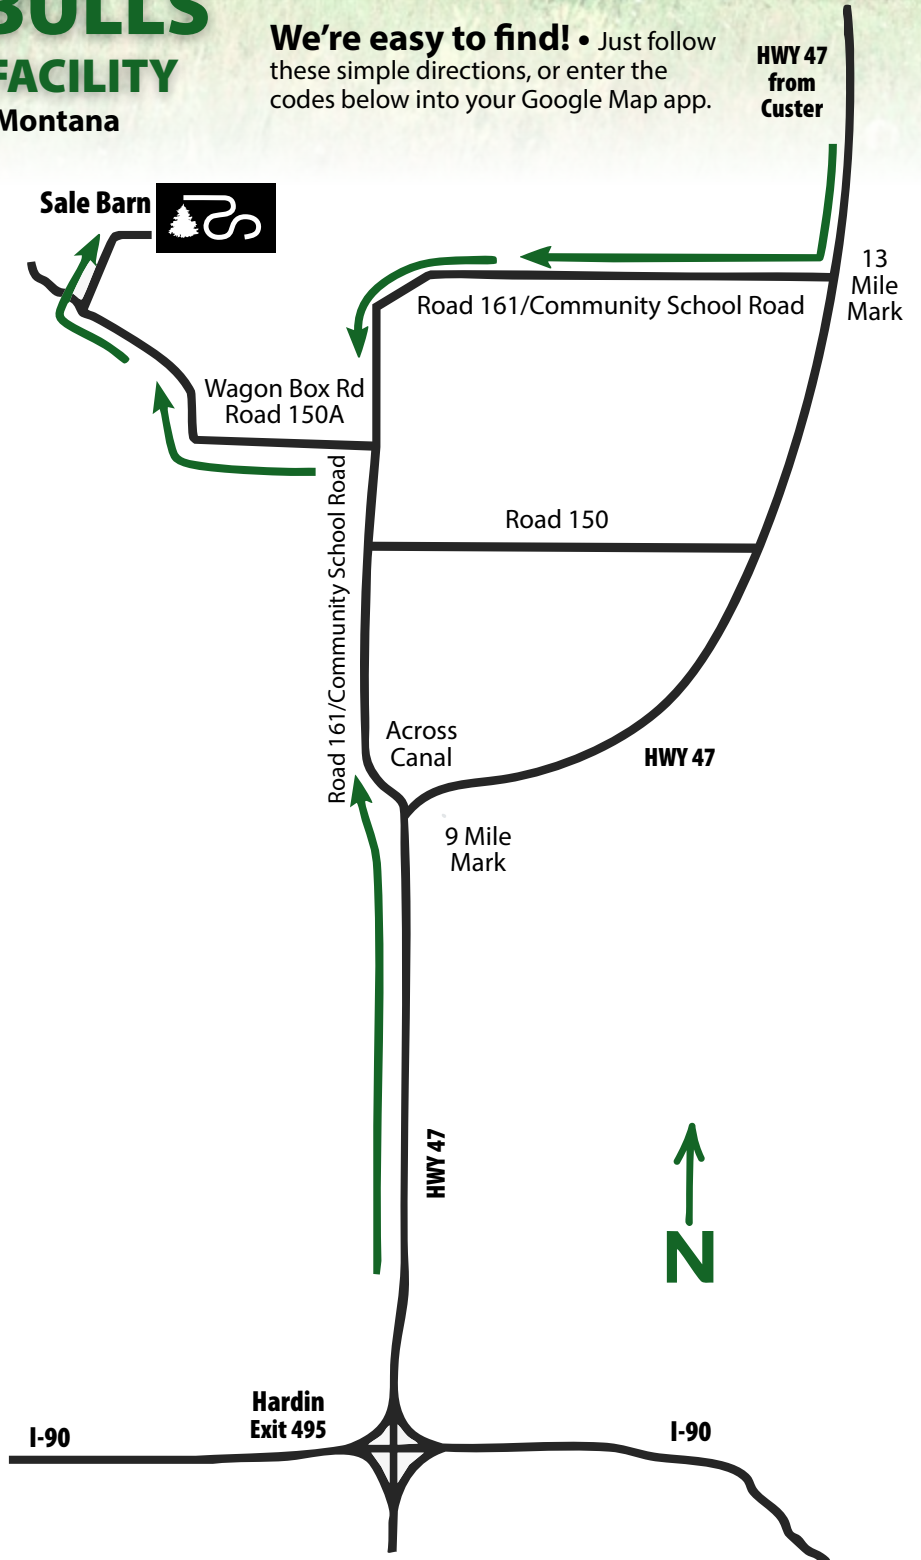

GOOGLE MAPS GPS CODES:

45° 55'31.6"N 107°38'50.2"W